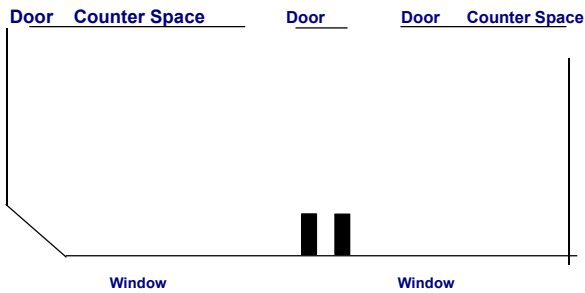

Hampton Inn & Suites Reagan National Airport

Meeting Space Capacity Chart

	Cherry Blossom Ballroom	Dogwood Room	Cherry Blossom Room
Classroom, 15" tables	57	48	24
Classroom, 30" tables	45	39	18
Conference	46	28	22
Crescent, 4 per table	36	24	8
Crescent, 5 per table	30	25	10
Hollow Square	50	34	22
Rounds of 8	80	48	16
Rounds of 10	80	50	20
Theater	82	57	35
U-Shape	38	26	17

Cherry Blossom Ballroom 1165 Square Feet

Cherry Blossom Room 360 square feet

Dogwood Room 742 Square feet

NOTES:
